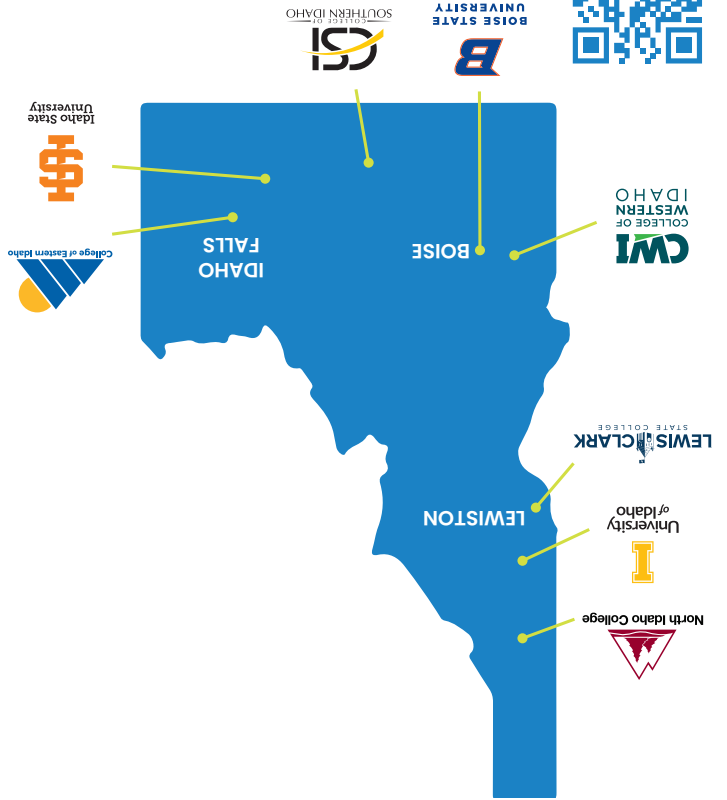

IDAHO Campus Choice

[Name]
[Address]

Idaho State Board of Education
Boise, Idaho 83720-0037

High school is the first step.
**Where will
it take you?**

Dear [Name],

You must be excited about going to high school. Your future starts with the choices you make now. If you work hard and stay focused, doors to college and career training will open for you.

Idaho Campus Choice helps all Idaho high school graduates access college and postsecondary training right here in Idaho. Keep up your grades and do your best on the ISAT—your hard work now will pay off with Idaho colleges eager to welcome you!

Idaho Campus Choice Colleges:

- College of Southern Idaho
- College of Western Idaho
- College of Eastern Idaho
- North Idaho College
- Lewis-Clark State College
- Idaho State University
- University of Idaho
- Boise State University

Participating colleges